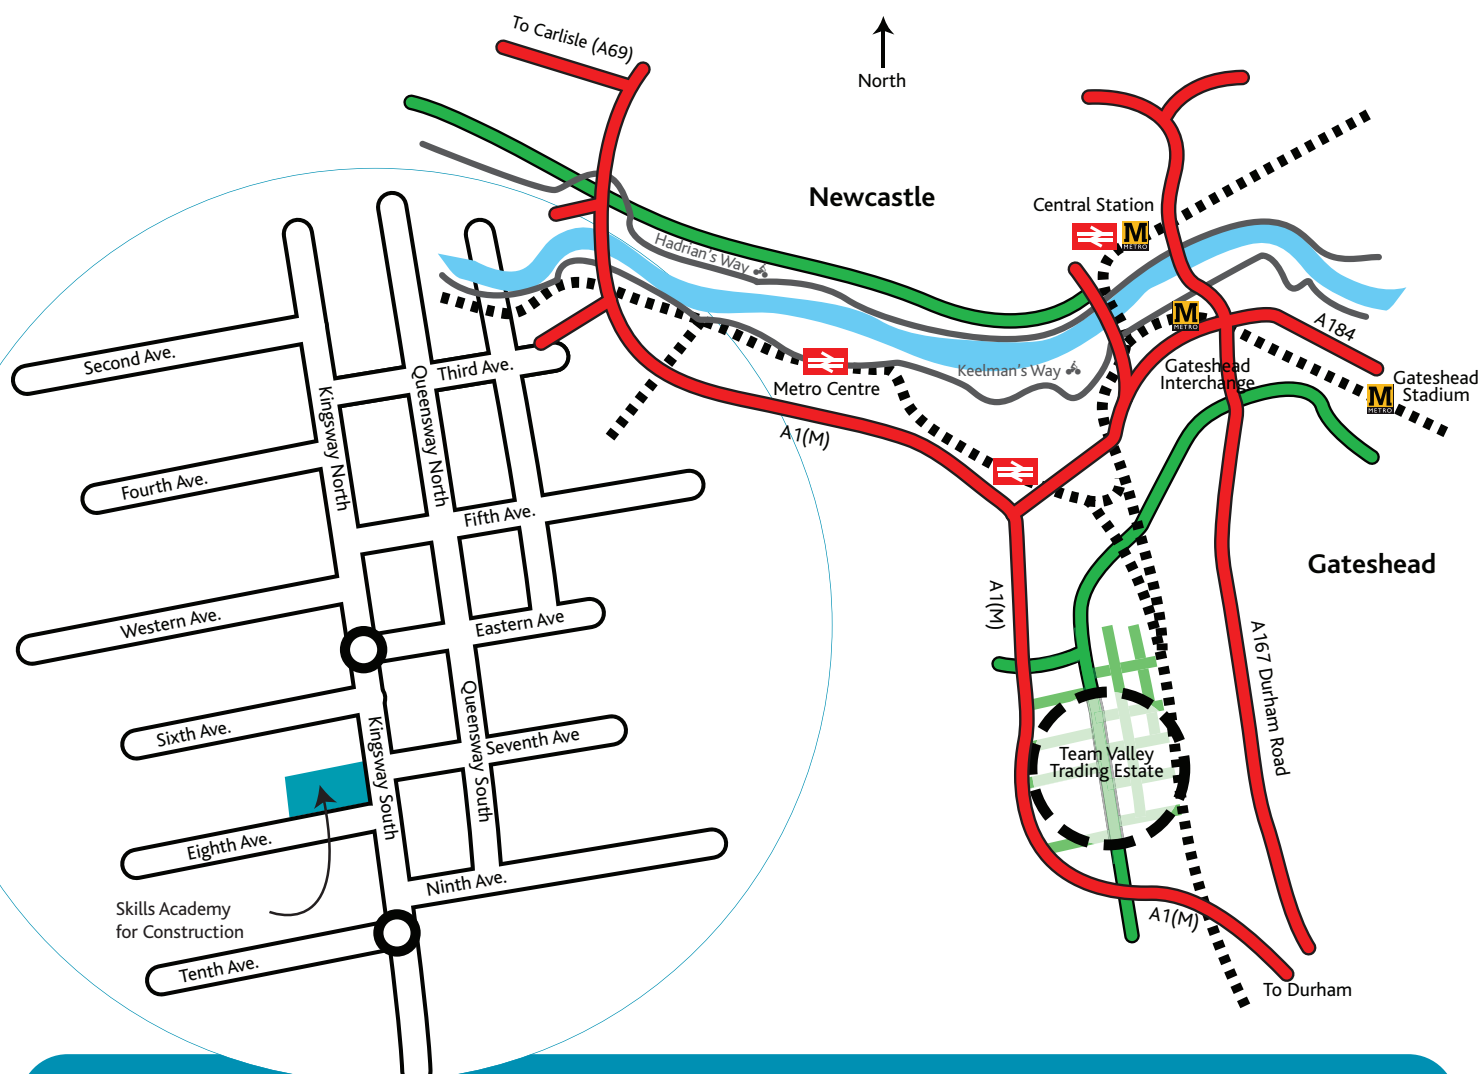

How to get to Skills Academy for Construction

GATESHEAD COLLEGE

Travel Guide

This guide outlines your options for travelling to the Skills Academy for Construction campus.

It contains alternatives to car travel which can help keep you and your environment healthy.

93/94 The Loop (GoNorthEast)

The 93/94 Loop links all four Gateshead College campuses – Skills Academy for Construction; Academy for Sport; Skills Academy for Automotive, Manufacturing, Engineering and Logistics; and Baltic Campus, as well as Heworth and Gateshead Interchange.

The 91 "Team Valley Clipper" travels every half hour from Central Station to the Team Valley.

Metro

The Metro provides extensive transport throughout the Tyne and Wear area on a frequent basis. The most convenient Metro stations for the Academy are Gateshead Interchange and Heworth, where there is a direct 93 /94 bus service connection.

Park and Ride and Driving

You can Park and Ride at the following Metro Stations: Callerton Parkway, Bank Foot, Kingston Park, Regent Centre, Heworth, East Boldon, Stadium of Light, Four Lane Ends, Northumberland Park. See 'Bus' or 'Metro' for your onward journey.